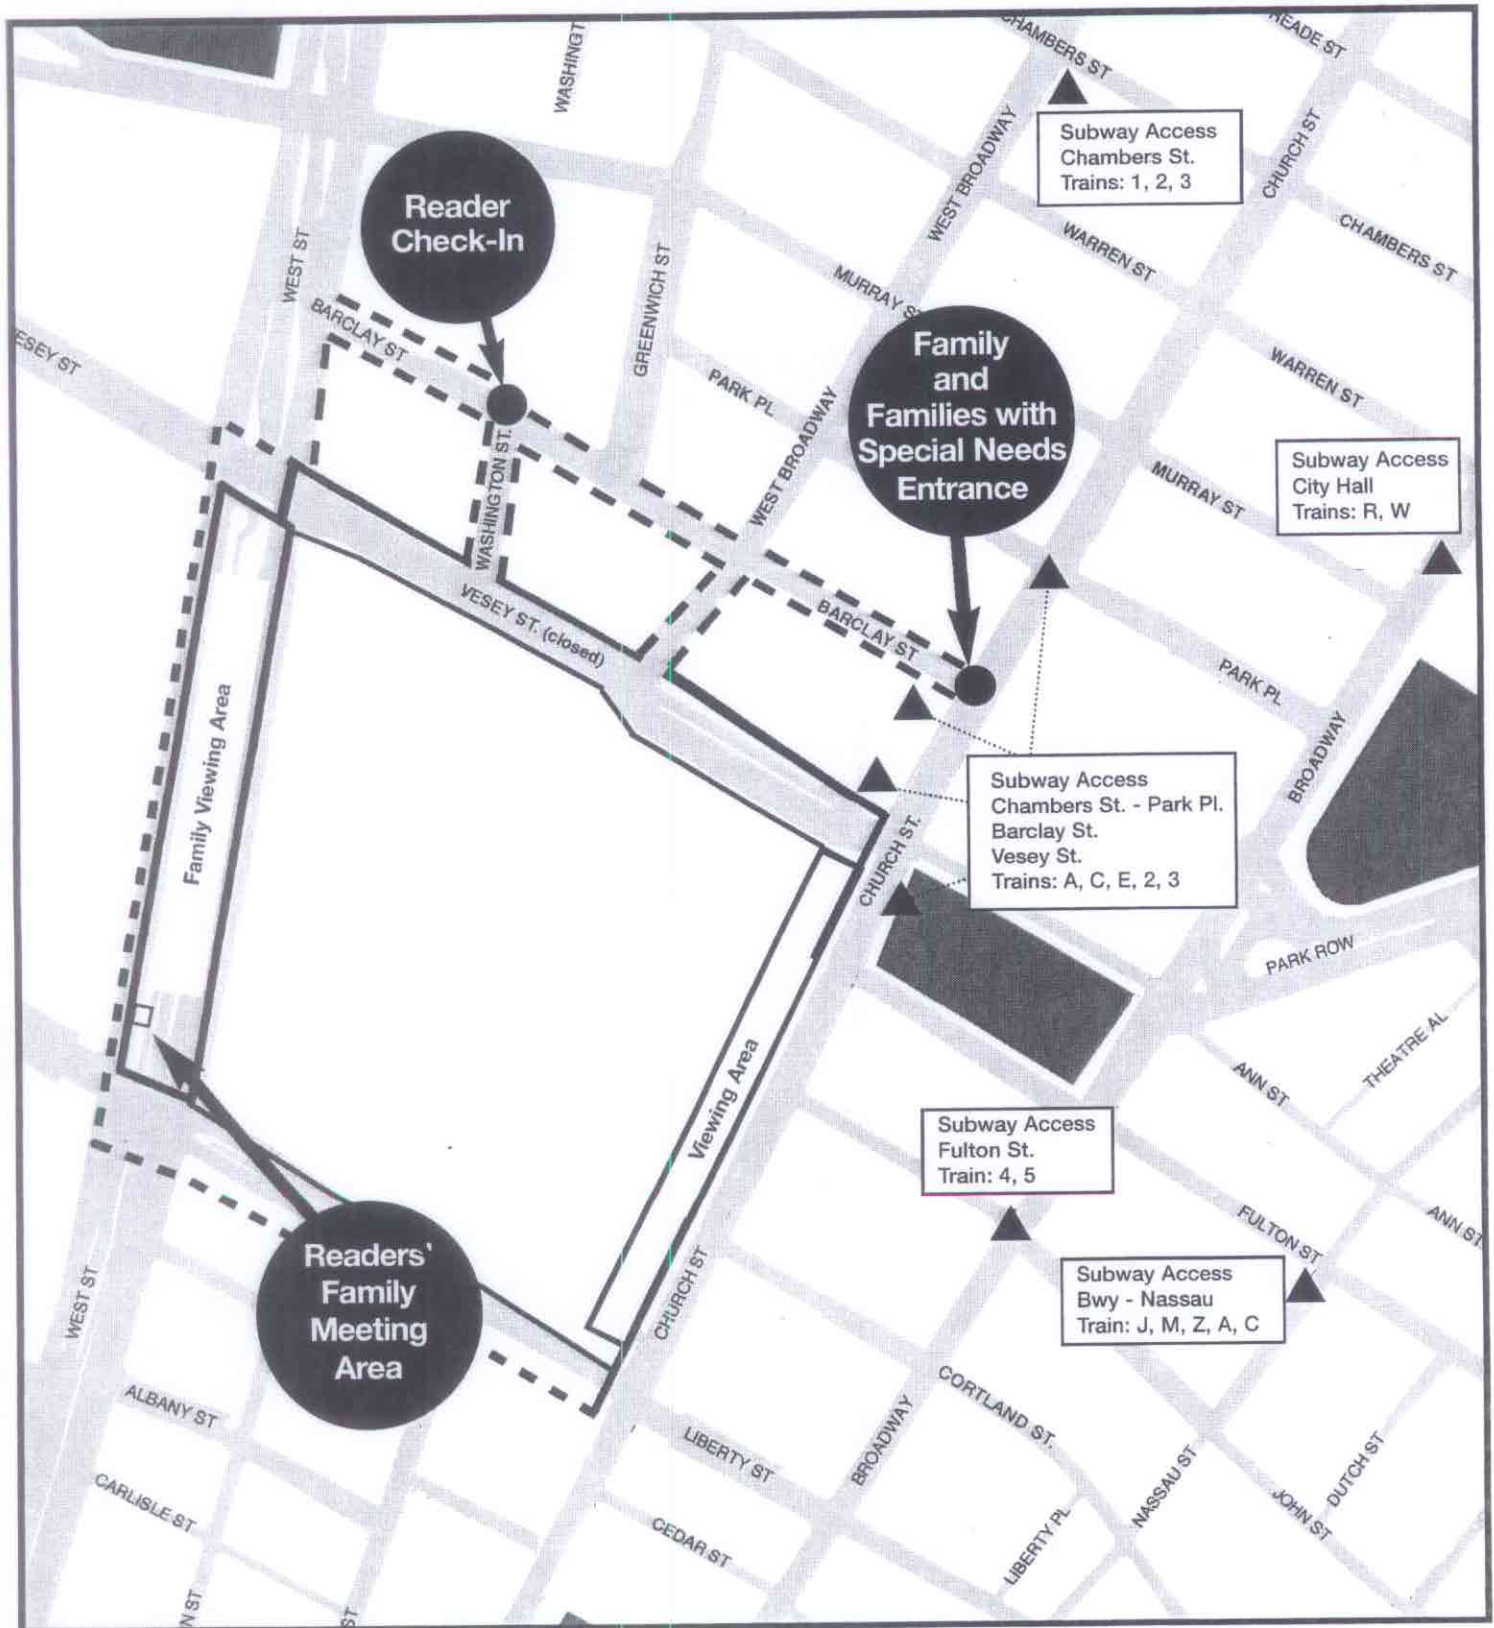

WTC Ceremony 2006

KEY:
 - - - Street Closed
 ▲ Subway Access

Reader Check-In: Washington Street and Barclay Street
Family Entrance: Church Street and Barclay Street

PLEASE NOTE: The Family and Reader check-in locations are different than in previous years.